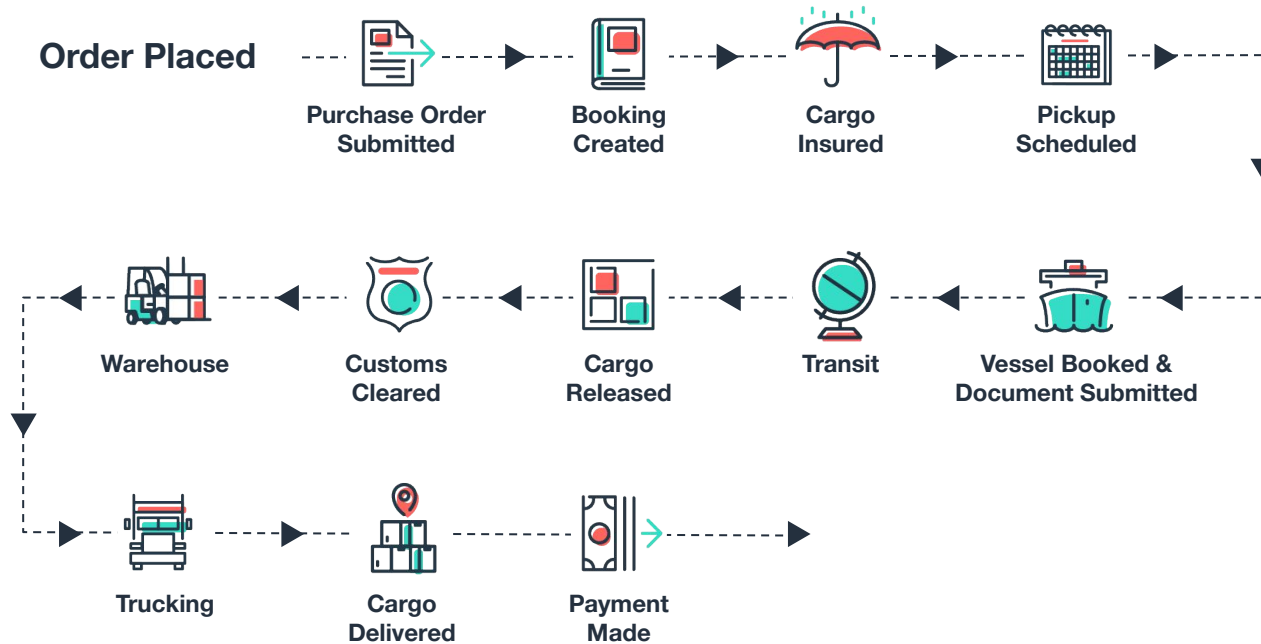

Global Logistics is a Relay Race of Unstructured Data